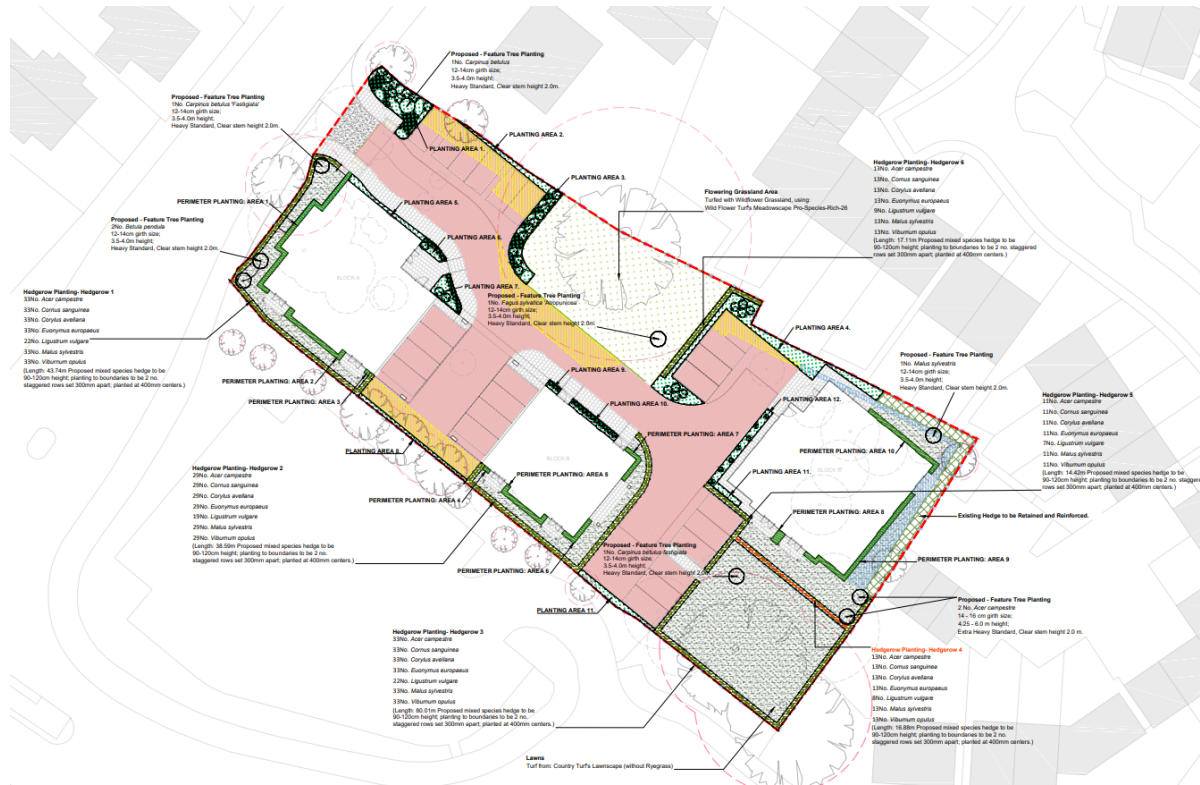

PAC 21/1333/RRM 134 And 136 London Road GU19 5BZ

Site Location Plan

Proposed Hard and soft landscaping

Photos